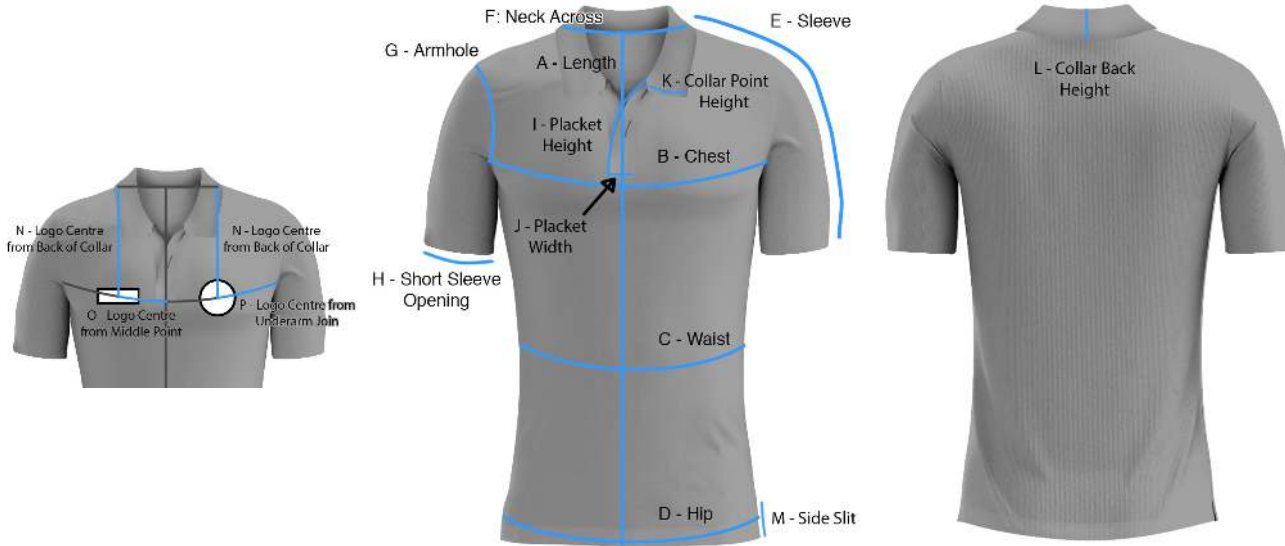

SHORT SLEEVED BOWLS OR POLO SHIRT SIZE GUIDE

S.19.004.V6 - Updated 24th November 2020

Warning: The measurements shown refer to a garment not to a person

***Placket Width:**

The measurements provided are for a traditional button up placket.

For products that require a blouse neck style, such as style 49, then the placket width must be 6.0cm.

^Logo Centre from Back of Collar:

The logo positioning should be measured from the back centre of the shirt to the centre of the logo.

Some designs require the logo positioning to be adjusted to fit within the design, e.g. for hooped shirt (Style 7) the logo must sit in the middle of the hoop.

On all shirts with collars and plackets, the standard requirement is that the middle of the logo should be in line with the bottom of the placket.